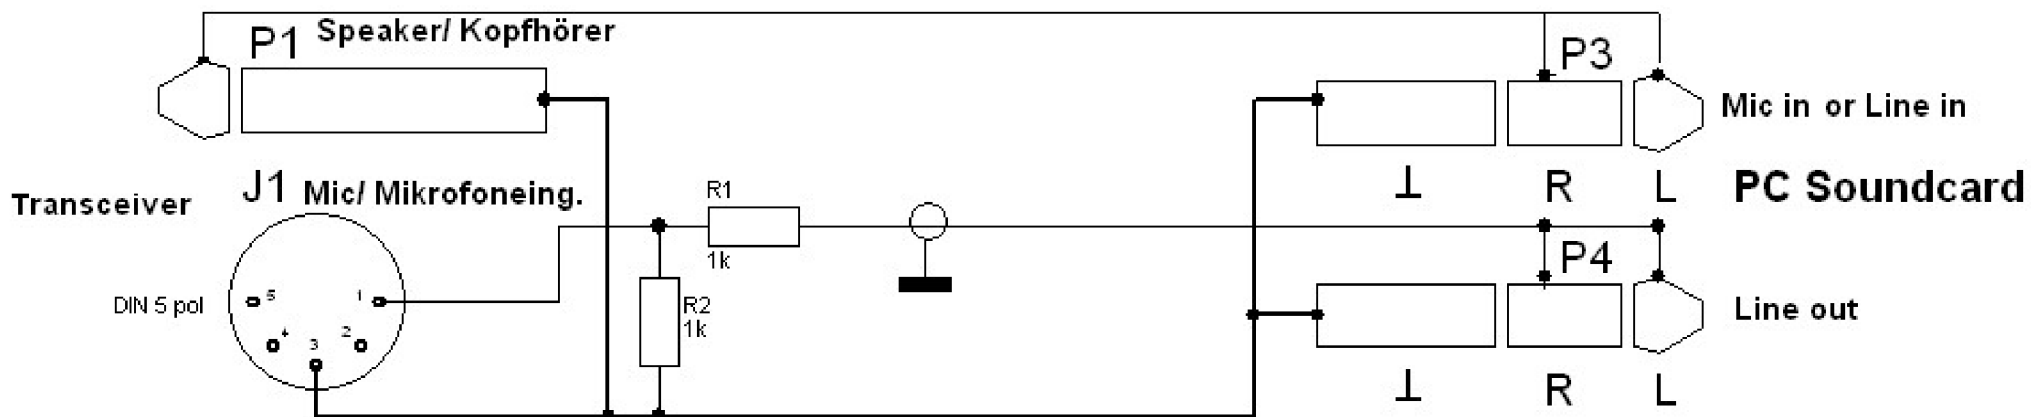

Simple interface for Soundcards DJ7IL

PTT and CW switch

Soundinterface

Connection see transceivers manuel
Anschluß sie Transceiverhandbuch