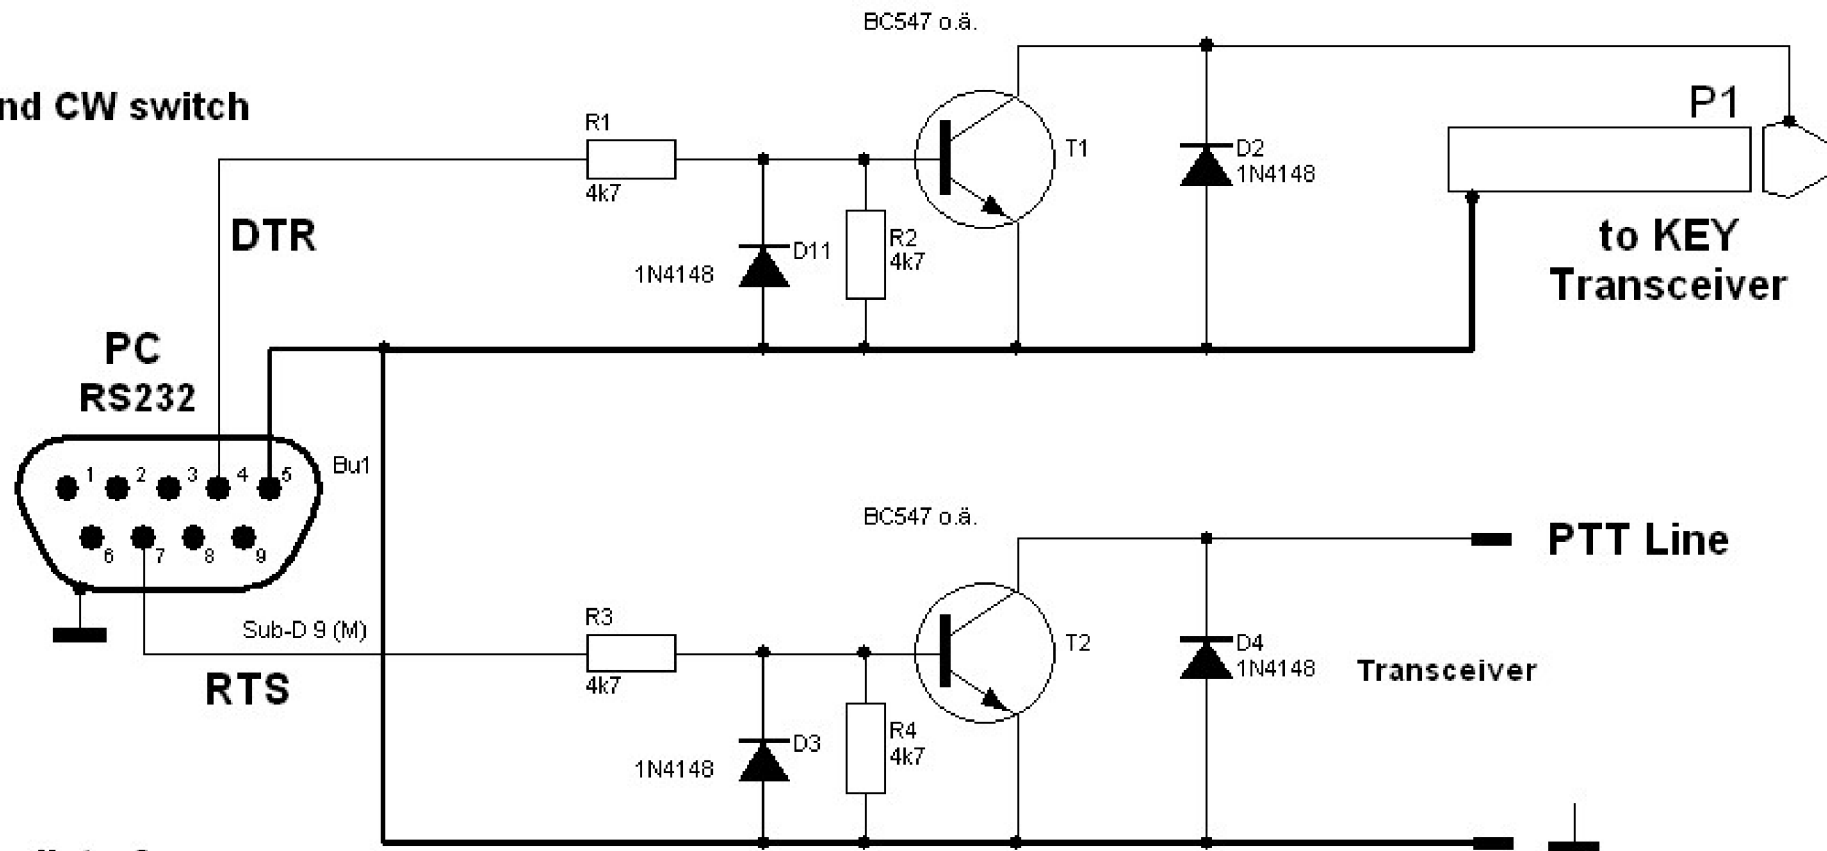

Simple interface for Soundcards DJ7IL

PTT and CW switch

Soundinterface

Connection see transceivers manuel
Anschluß sie Transceiverhandbuch